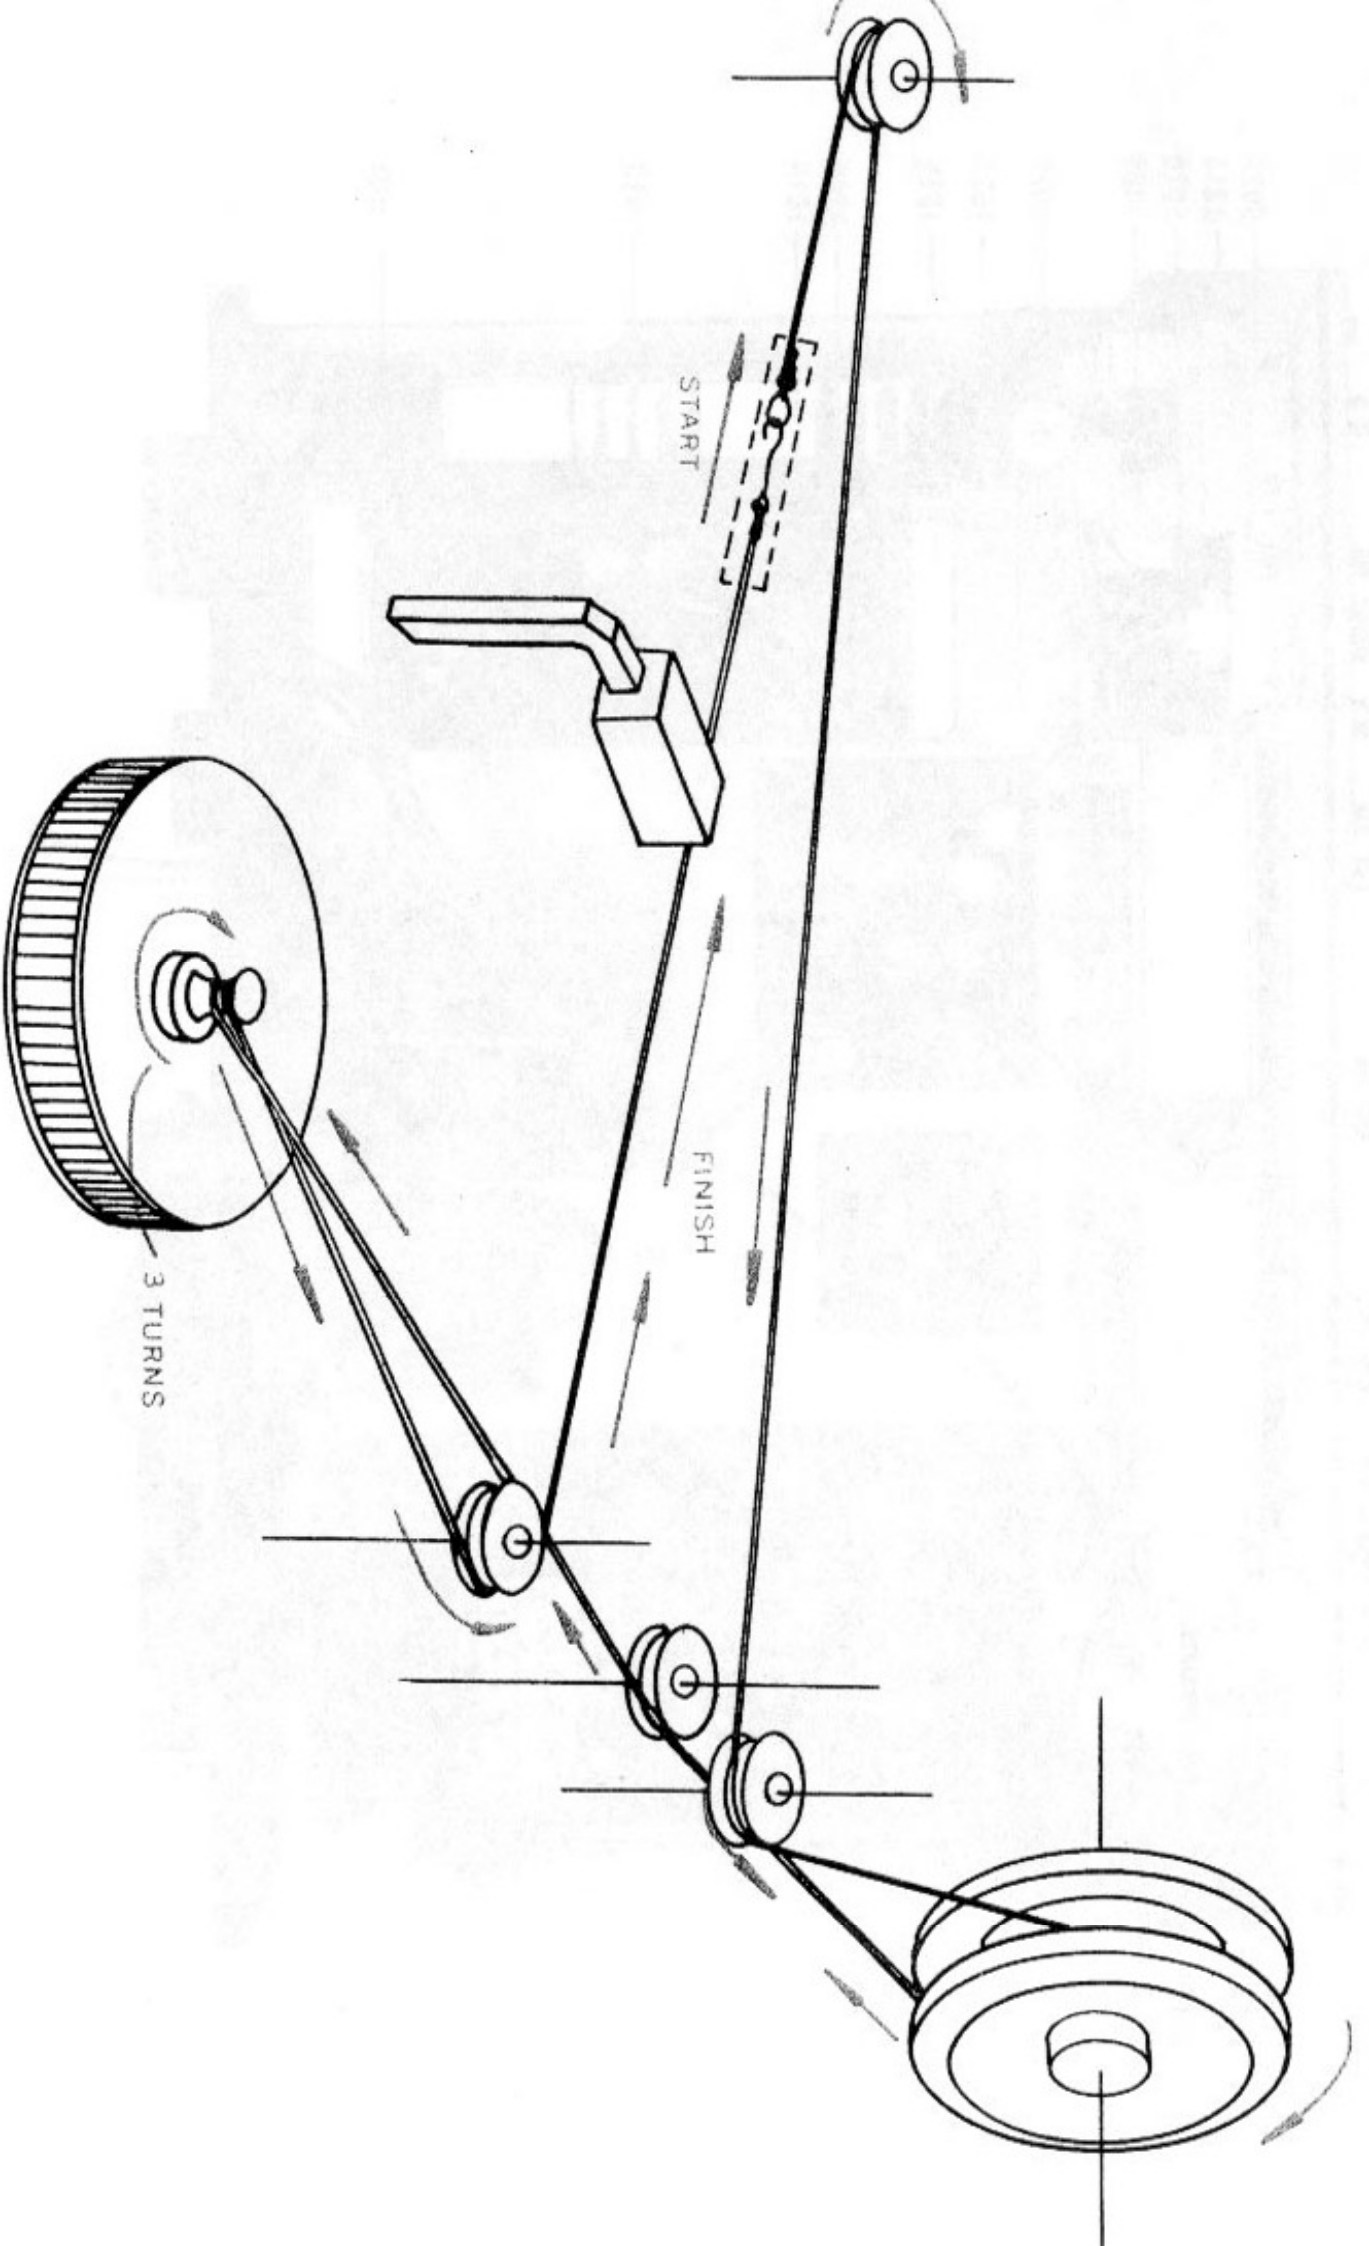

4200 AM TUNER

Fig. 1 Dial Stringing

P100 FM TUNER

Fig. 6 FM Tuner Assembly (P100) Schematic Diagram

Figure 22 Loudness and Monitor Assembly (PT01) Schematic Diagram

Figure 20 Muting Hi Filter Assembly (PH01) Schematic Diagram

Phono Amplifier (P400) Schematic Diagram

Figure 16 Power Supply Assembly (P800) Schematic Diagram

Figure 18 Tone Amplifier (PE01) Schematic Diagram