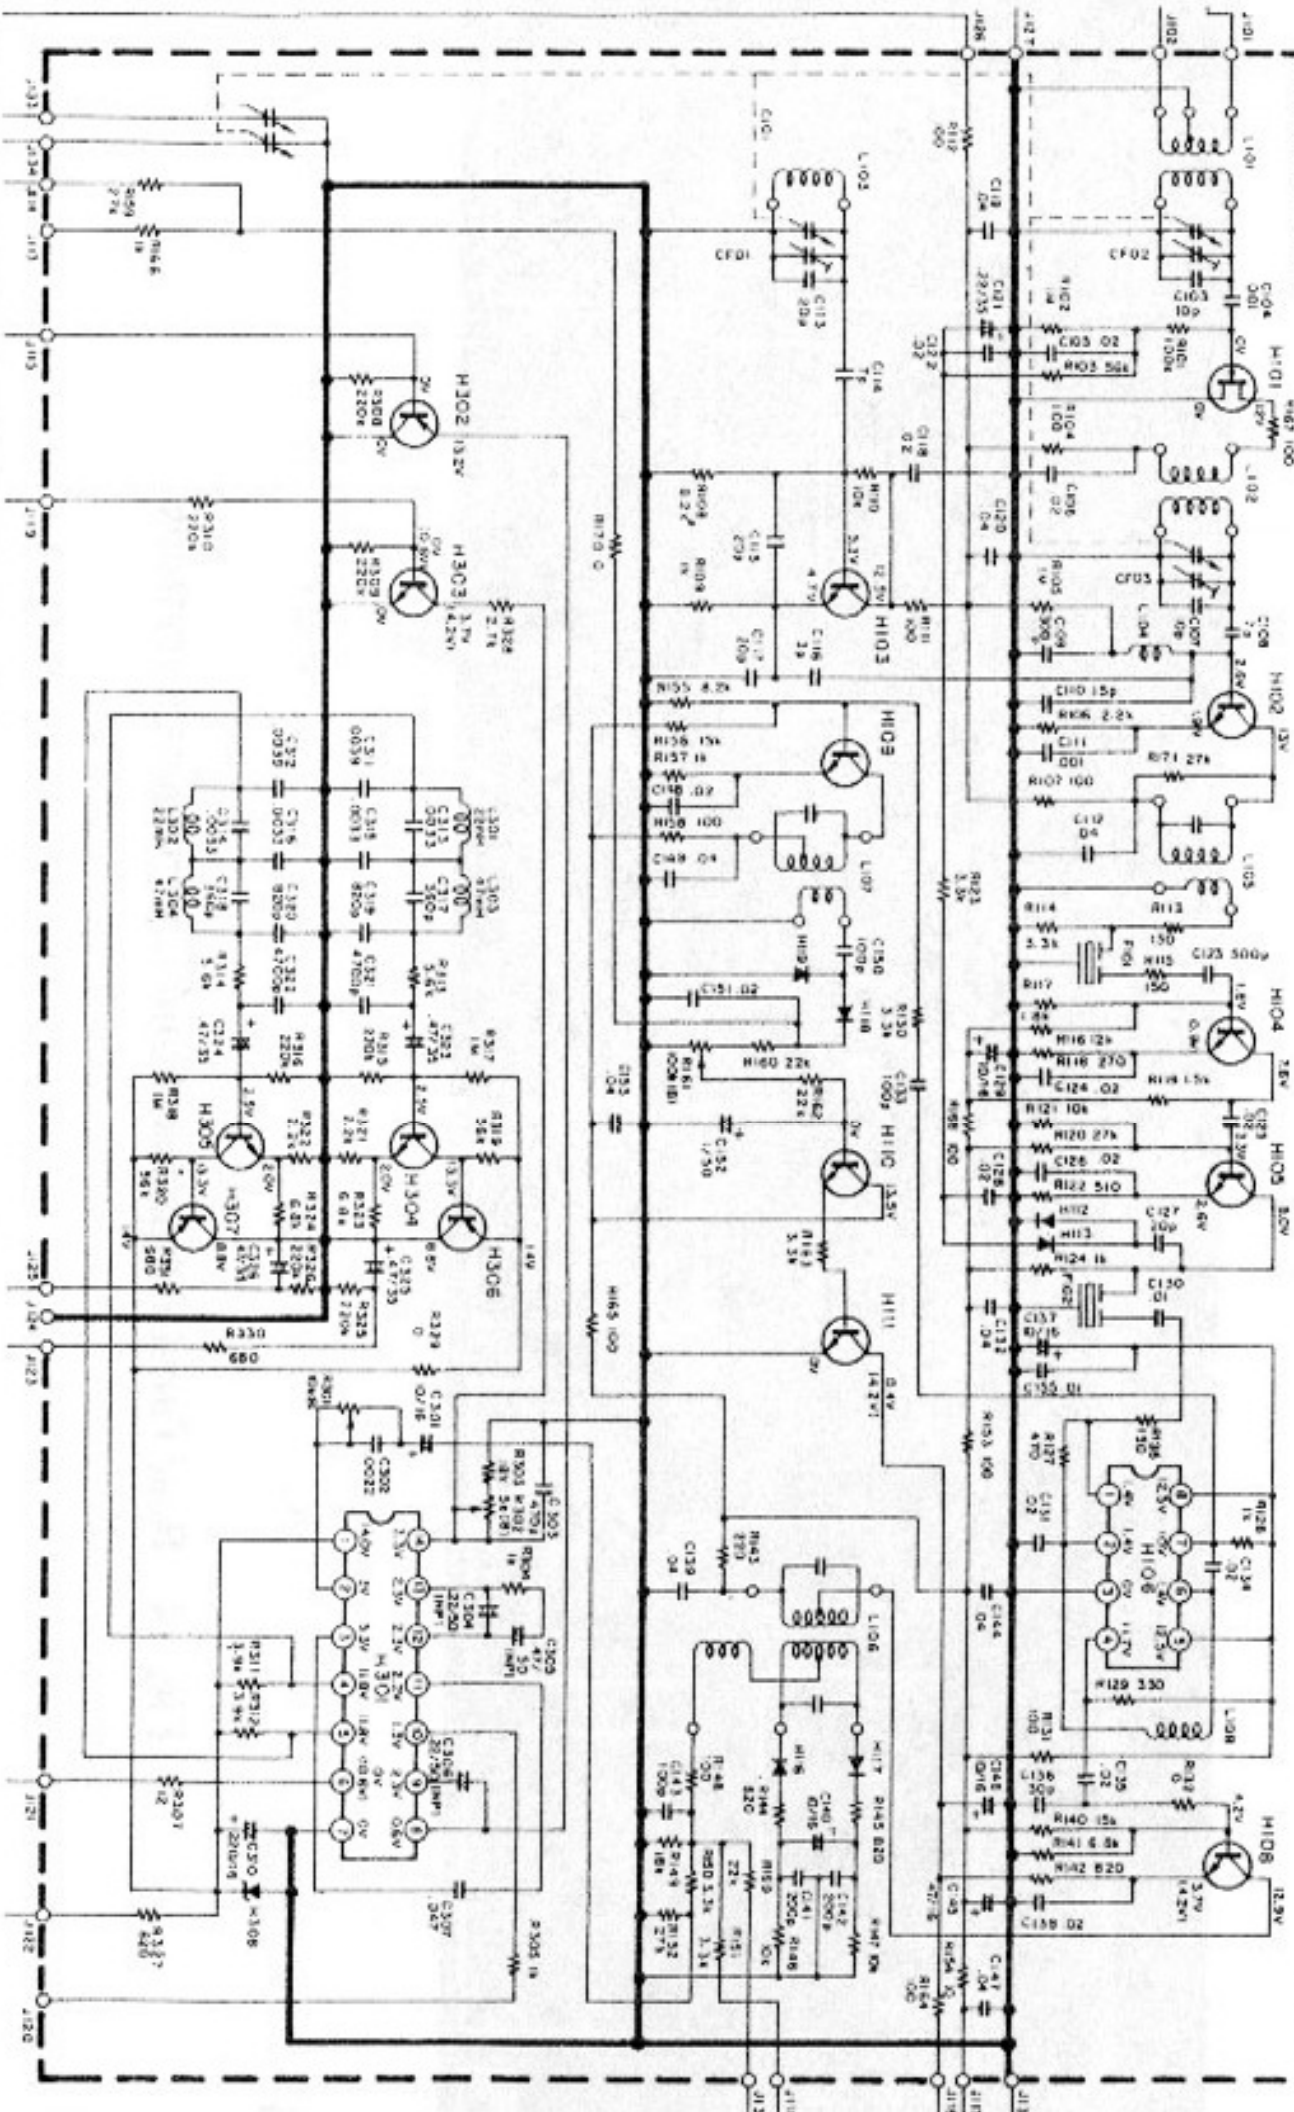

4200 AM TUNER

Fig. 1 Dial Stringing

P100 FM TUNER

Fig. 6 FM Tuner Assembly (P100) Schematic Diagram

Figure 22 Loudness and Monitor Assembly (PT01) Schematic Diagram

Figure 20 Muting Hi Filter Assembly (PH01) Schematic Diagram

Phono Amplifier (P400) Schematic Diagram

Figure 16 Power Supply Assembly (P800) Schematic Diagram

Figure 18 Tone Amplifier (PE01) Schematic Diagram