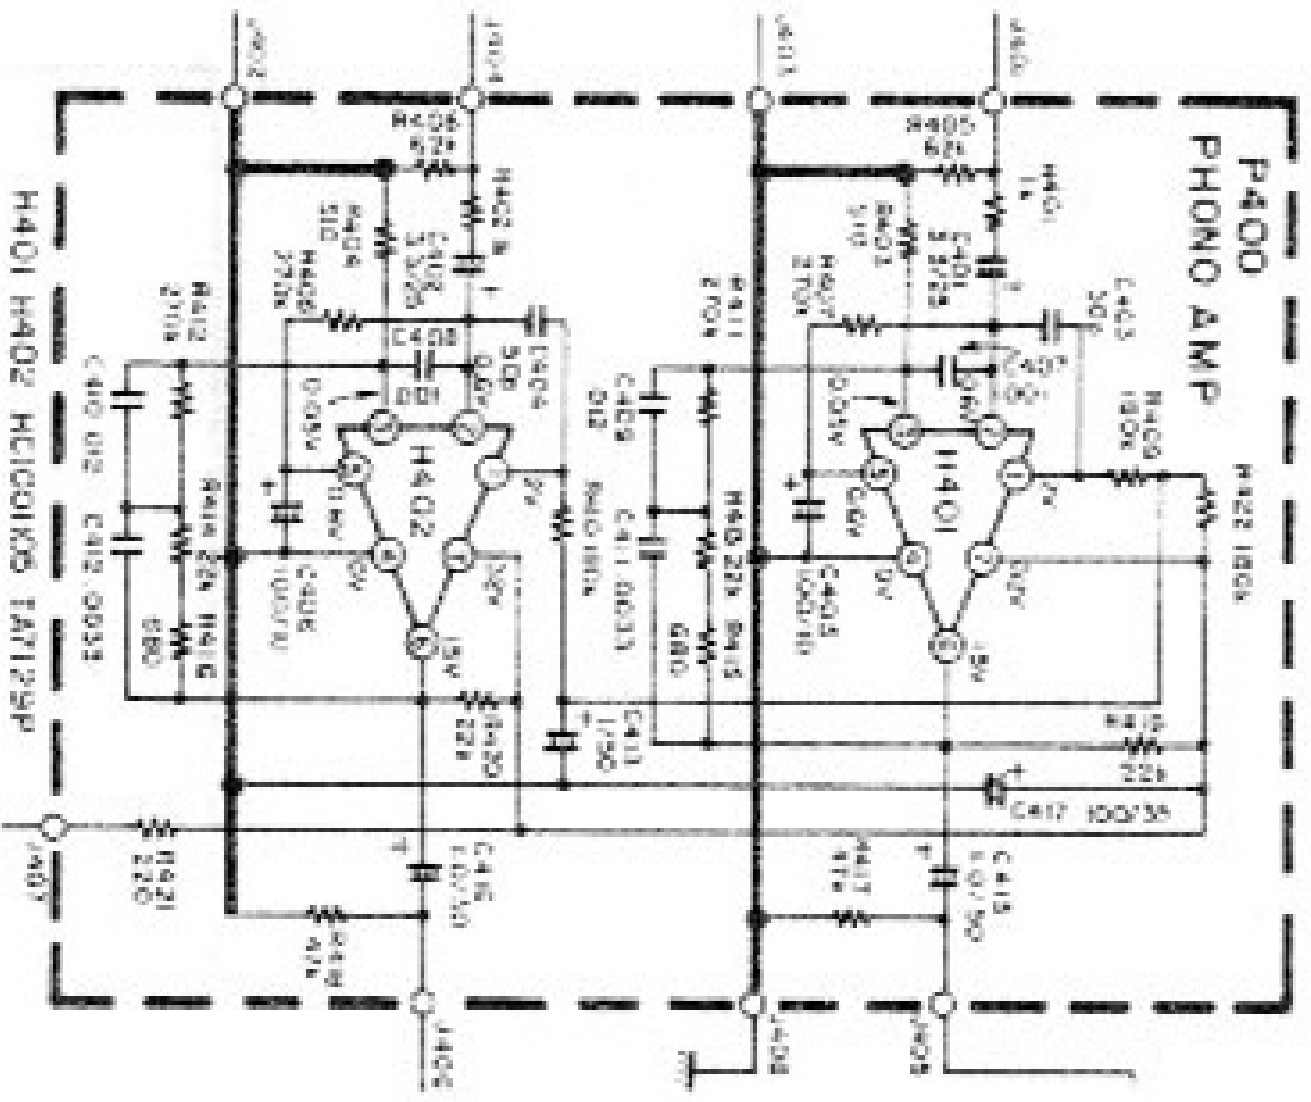

4200 AM TUNER

Fig. 1 Dial Stringing

P100 FM TUNER

Fig. 6 FM Tuner Assembly (P100) Schematic Diagram

Figure 22 Loudness and Monitor Assembly (PT01) Schematic Diagram

Figure 20 Muting Hi Filter Assembly (PH01) Schematic Diagram

Phono Amplifier (P400) Schematic Diagram

Figure 16 Power Supply Assembly (P800) Schematic Diagram

Figure 18 Tone Amplifier (PE01) Schematic Diagram