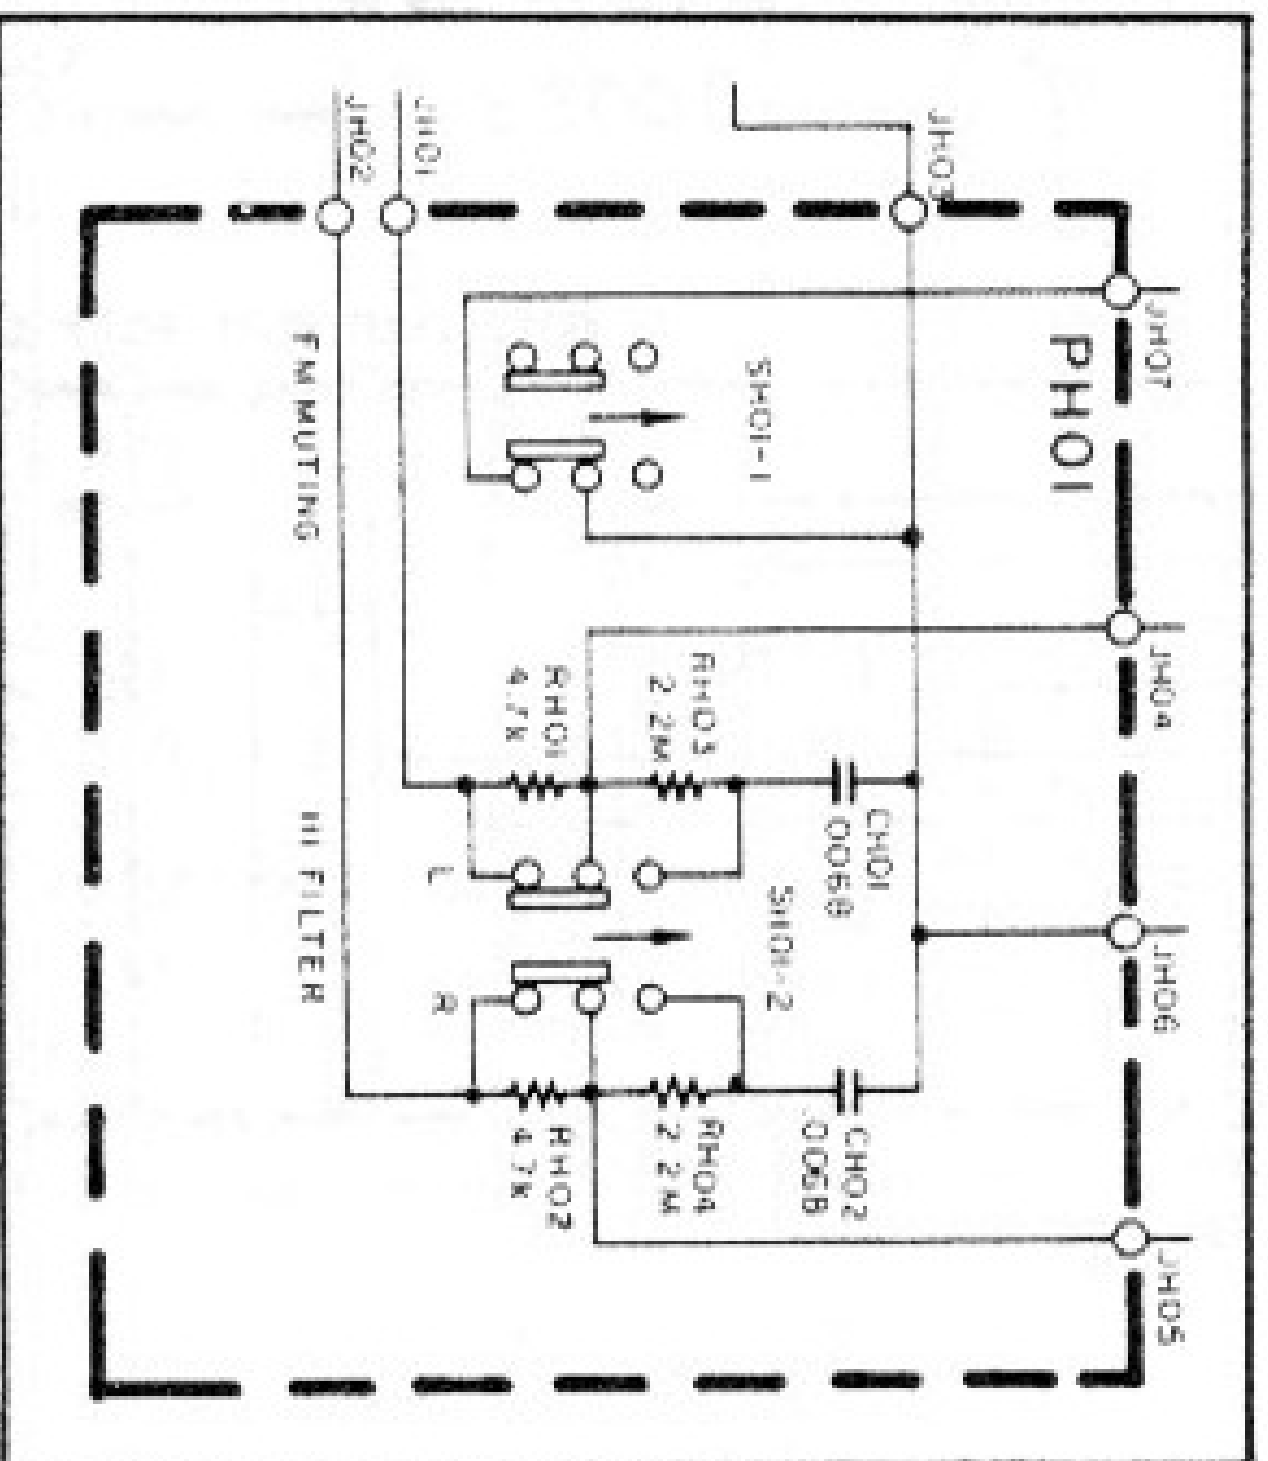

4200 AM TUNER

Fig. 1 Dial Stringing

P100 FM TUNER

Fig. 6 FM Tuner Assembly (P100) Schematic Diagram

Figure 22 Loudness and Monitor Assembly (PT01) Schematic Diagram

Figure 20 Muting Hi Filter Assembly (PH01) Schematic Diagram

Phono Amplifier (P400) Schematic Diagram

Figure 16 Power Supply Assembly (P800) Schematic Diagram

Figure 18 Tone Amplifier (PE01) Schematic Diagram