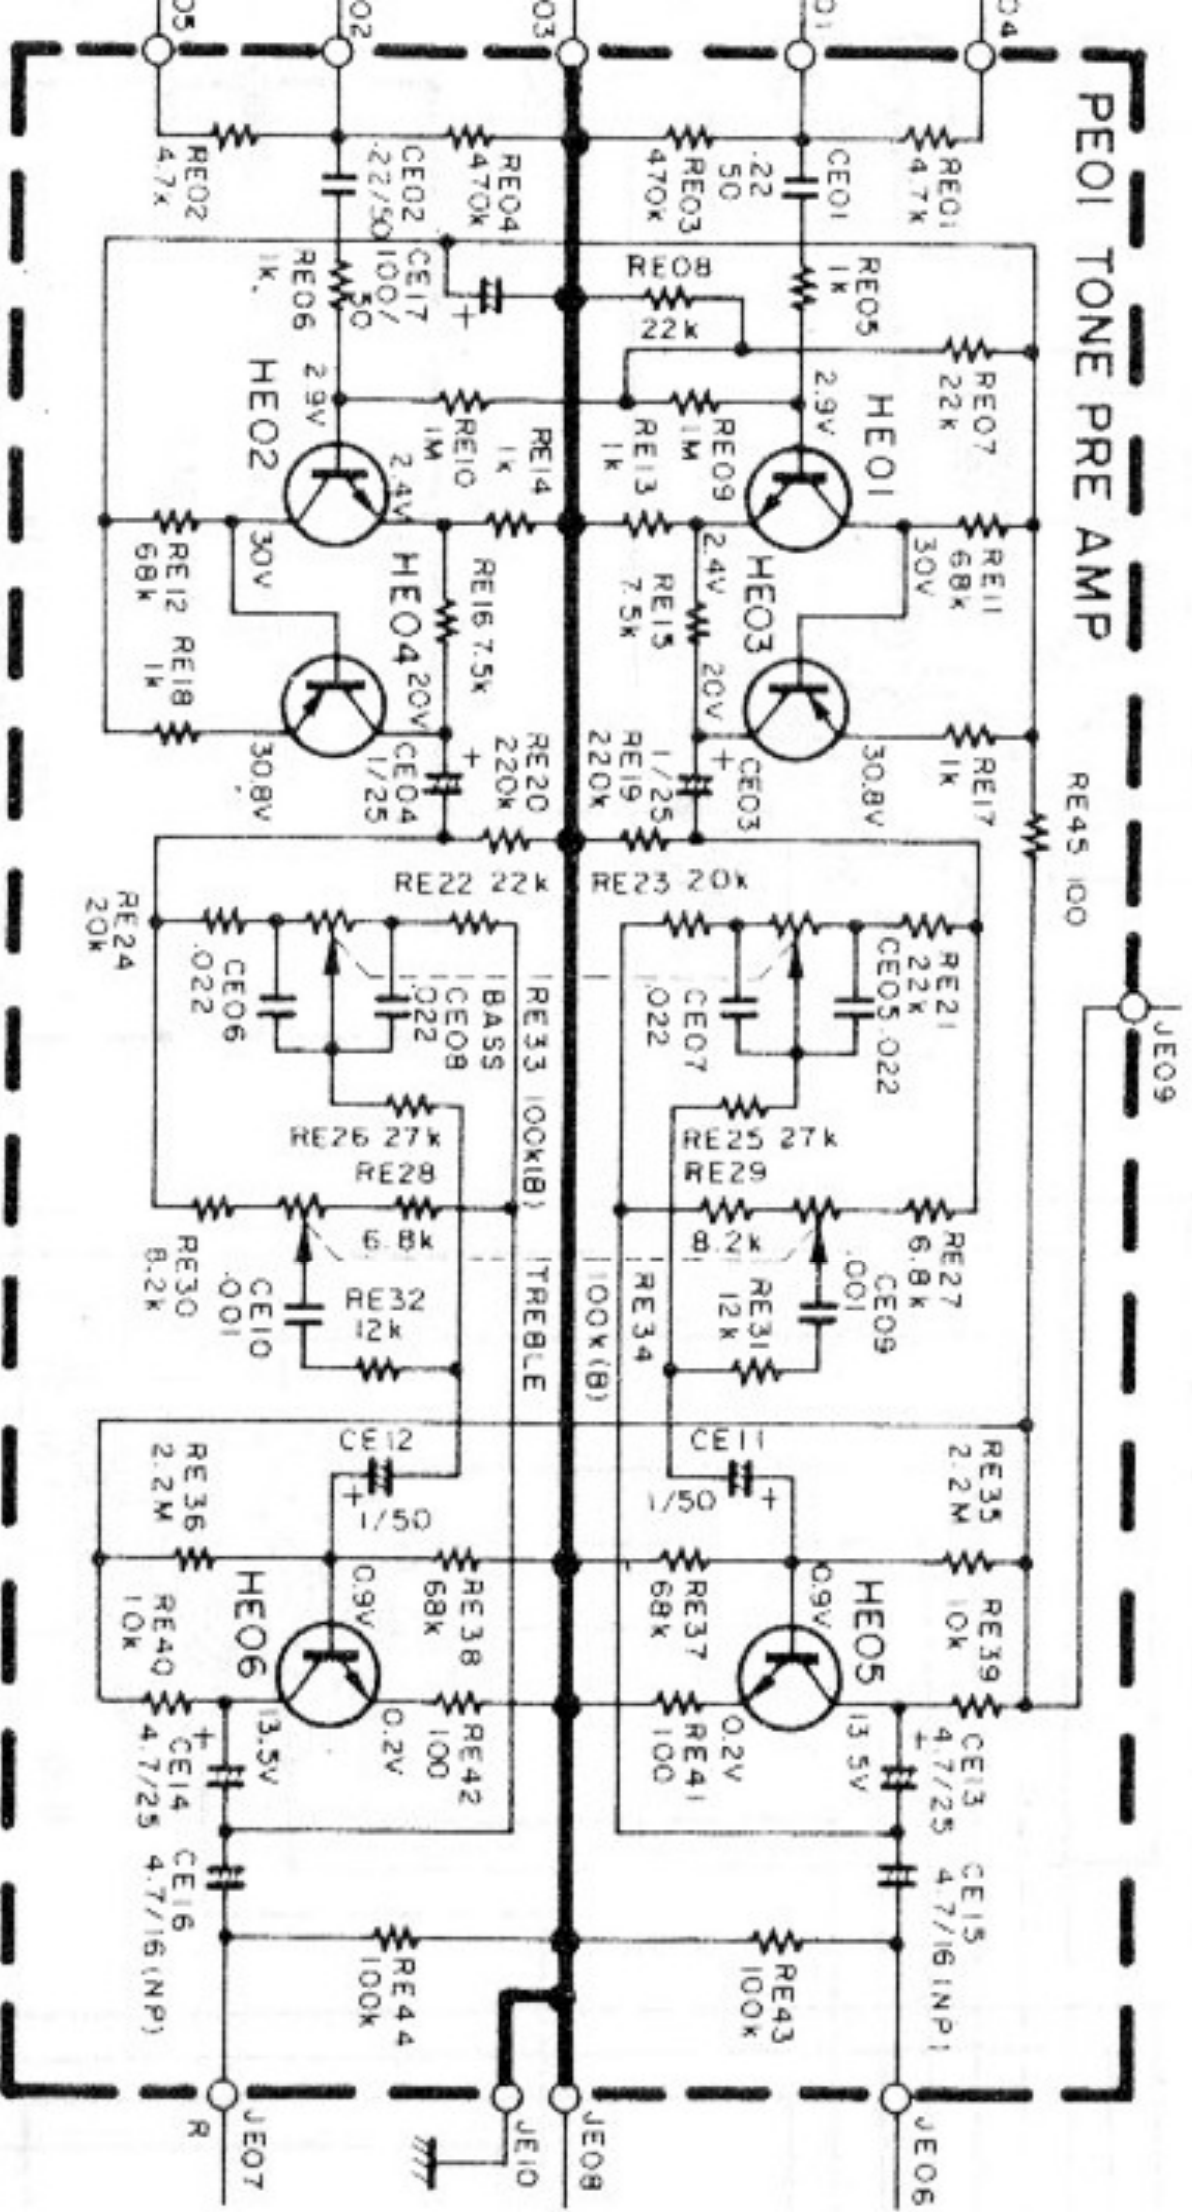

4200 AM TUNER

Fig. 1 Dial Stringing

P100 FM TUNER

Fig. 6 FM Tuner Assembly (P100) Schematic Diagram

Figure 22 Loudness and Monitor Assembly (PT01) Schematic Diagram

Figure 20 Muting Hi Filter Assembly (PH01) Schematic Diagram

Phono Amplifier (P400) Schematic Diagram

Figure 16 Power Supply Assembly (P800) Schematic Diagram

Figure 18 Tone Amplifier (PE01) Schematic Diagram