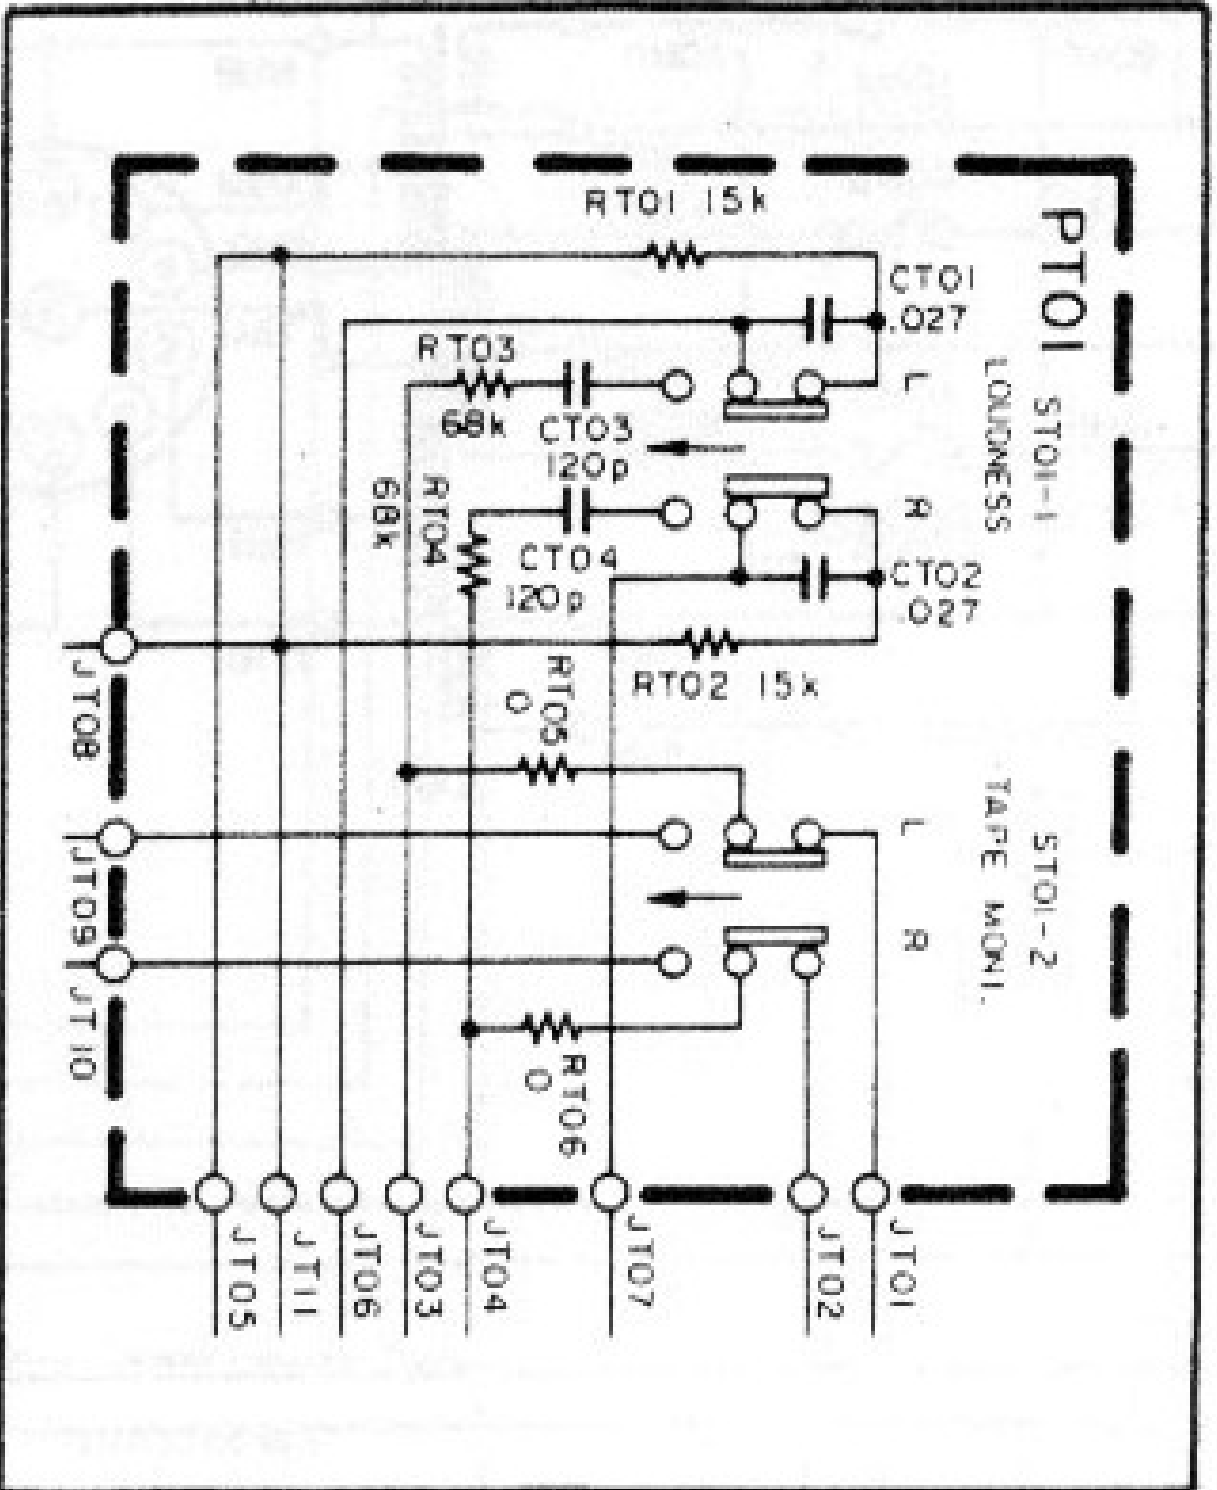

4200 AM TUNER

Fig. 1 Dial Stringing

P100 FM TUNER

Fig. 6 FM Tuner Assembly (P100) Schematic Diagram

Figure 22 Loudness and Monitor Assembly (PT01) Schematic Diagram

Figure 20 Muting Hi Filter Assembly (PH01) Schematic Diagram

Phono Amplifier (P400) Schematic Diagram

Figure 16 Power Supply Assembly (P800) Schematic Diagram

Figure 18 Tone Amplifier (PE01) Schematic Diagram