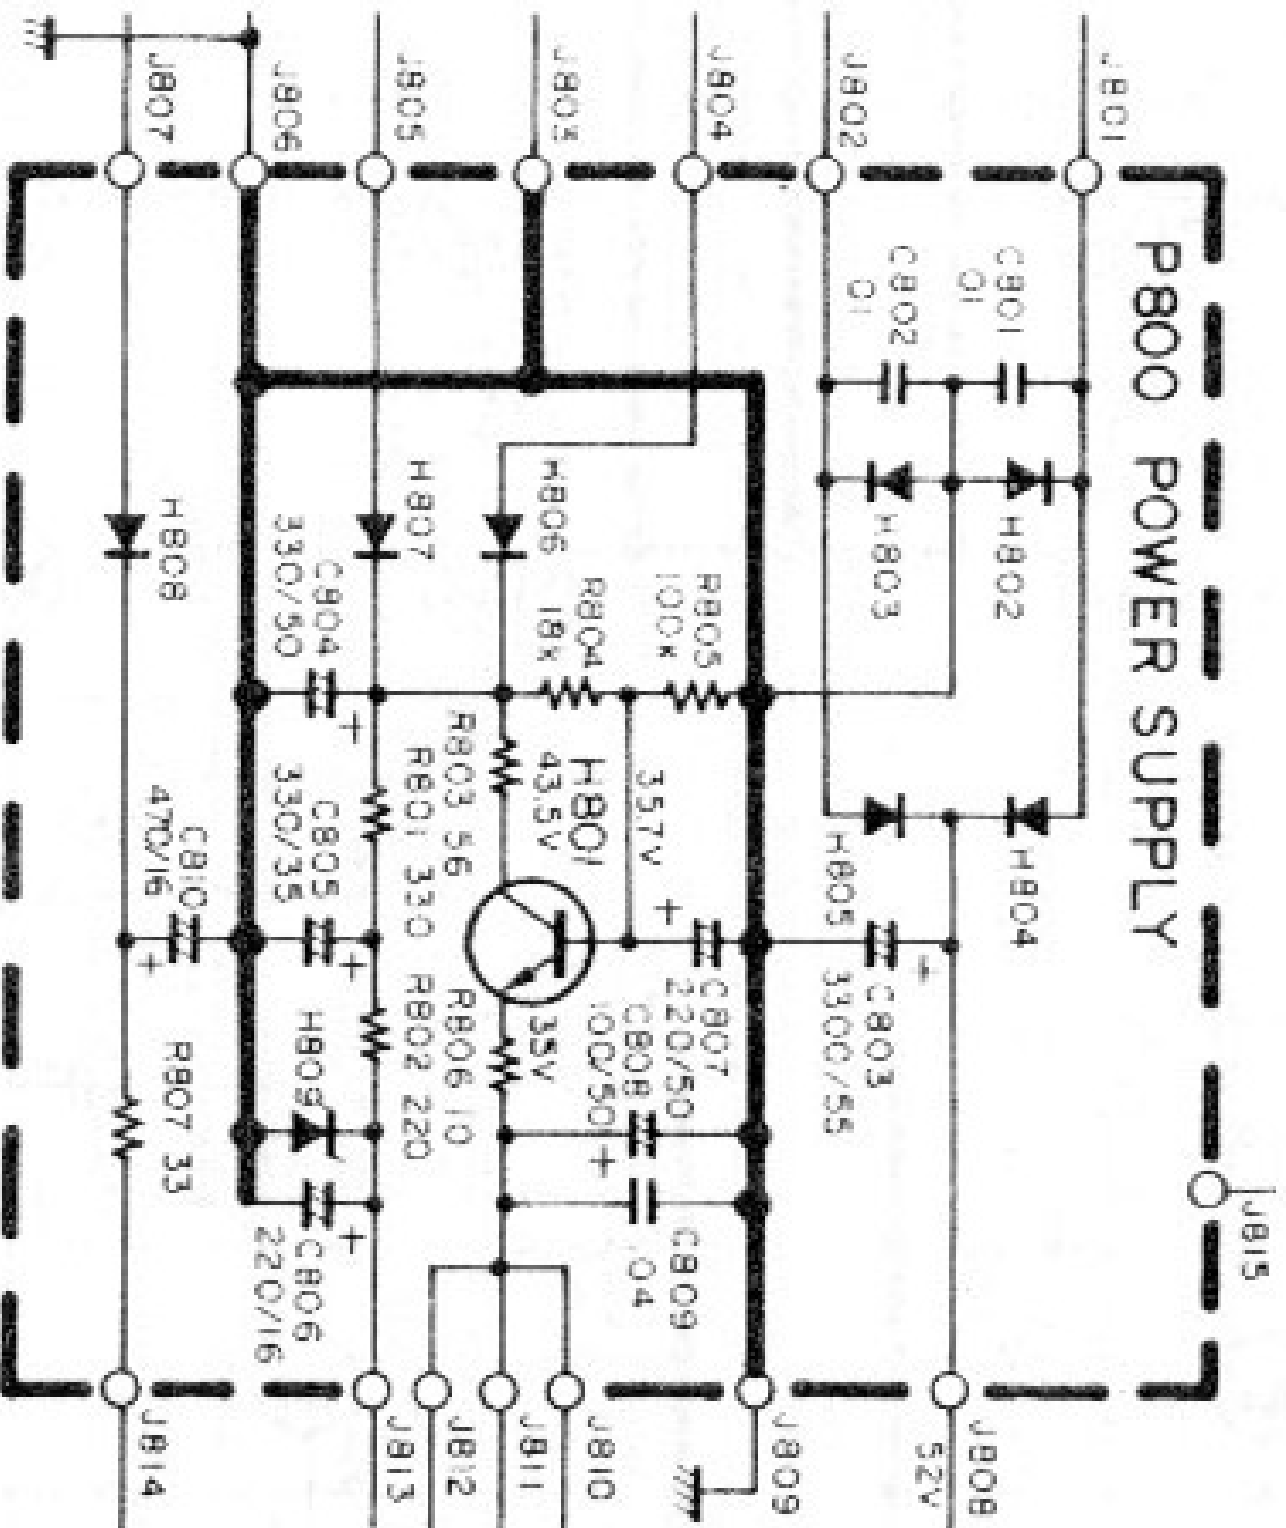

4200 AM TUNER

Fig. 1 Dial Stringing

P100 FM TUNER

Fig. 6 FM Tuner Assembly (P100) Schematic Diagram

Figure 22 Loudness and Monitor Assembly (PT01) Schematic Diagram

Figure 20 Muting Hi Filter Assembly (PH01) Schematic Diagram

Phono Amplifier (P400) Schematic Diagram

Figure 16 Power Supply Assembly (P800) Schematic Diagram

Figure 18 Tone Amplifier (PE01) Schematic Diagram