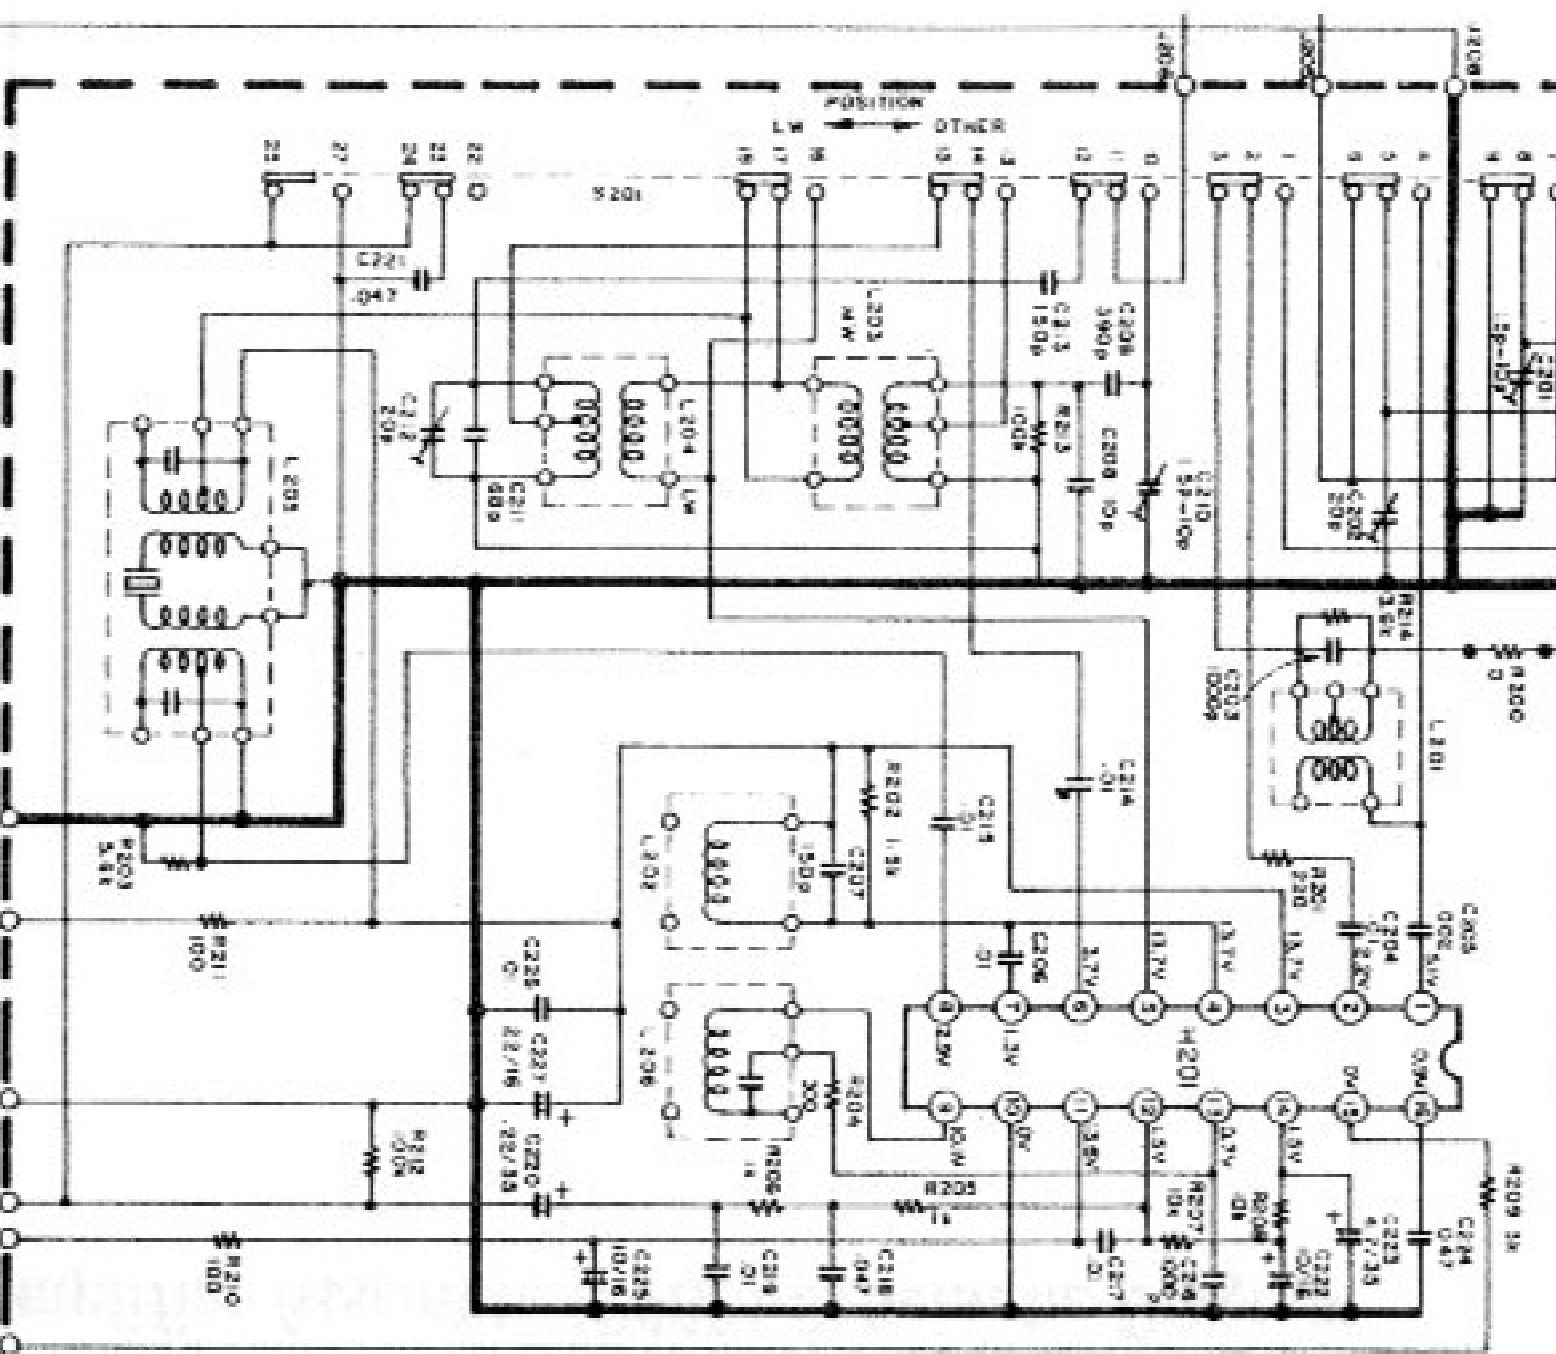

4200 AM TUNER

Fig. 1 Dial Stringing

P100 FM TUNER

Fig. 6 FM Tuner Assembly (P100) Schematic Diagram

Figure 22 Loudness and Monitor Assembly (PT01) Schematic Diagram

Figure 20 Muting Hi Filter Assembly (PH01) Schematic Diagram

Phono Amplifier (P400) Schematic Diagram

Figure 16 Power Supply Assembly (P800) Schematic Diagram

Figure 18 Tone Amplifier (PE01) Schematic Diagram